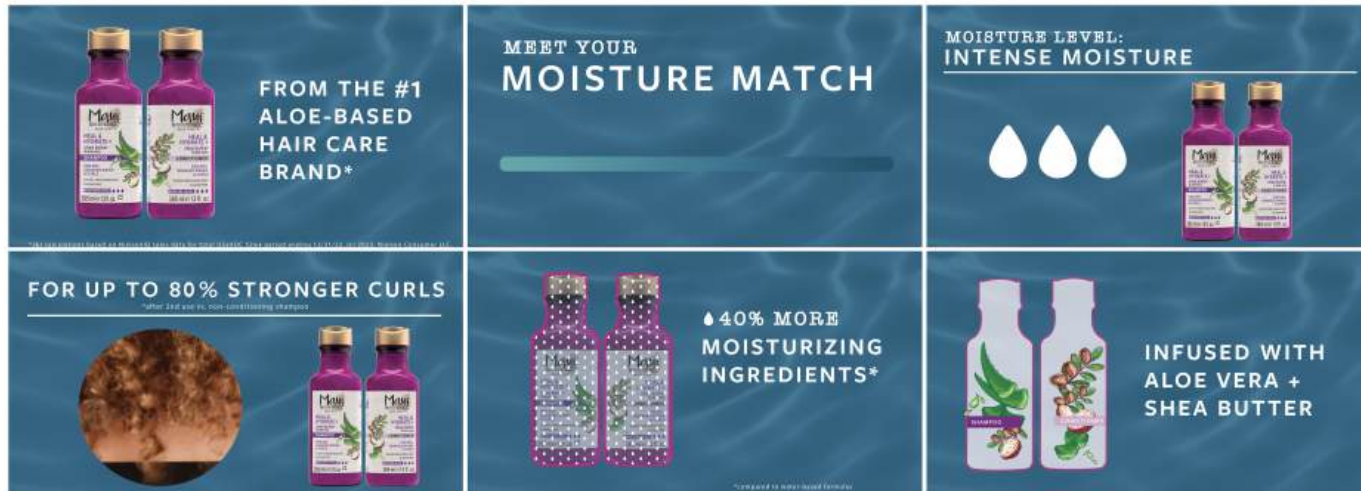

2400545 Maui Moisture Digital Shelf : Main Messaging Frames

Recommended Stock for each for full Digital Shelf set

Curls Option 1 or Option 2

Waves Option 1 or Option 2

Coils Option 1 or Option 2

Sharepoint- test footage of curls moving within window